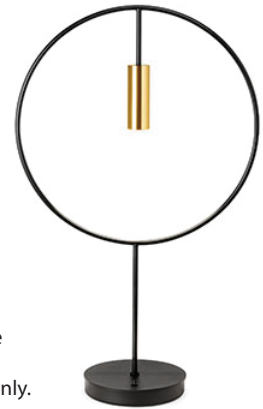

REVOLTA M-3637

table lamp

Date	Type
Project	
Location	
Model #	Quantity
Specifier	

Description

Table lamp with a circular body, cylindrical aluminium head and acrylic (PMMA) lens diffuser.
Sensor dimmer. Universal Plug.

Pictures above might not show the specified dimensions or material. They are for illustration purposes only.

Ordering information

Product Code	Lamp
M-3637-W	LED 6,1W (included) F (2700K / Ang 45° / >90 CRI / 350mA) 100V - 240V / Typ* 565 lumens Sensor dimmer / Universal plug

Finish body	
26 BLK	Black
71 WH	White
CUSTOM	

Finish head	
26 BLK	Black
61 S GLD	Satin Gold
71 WH	White
CUSTOM	

Product Code	Lamp
M-3637-M	LED 6,1W (included) F (3000K / Ang 45° / >90 CRI / 350mA) 100V - 240V / Typ* 578 lumens Sensor dimmer / Universal plug