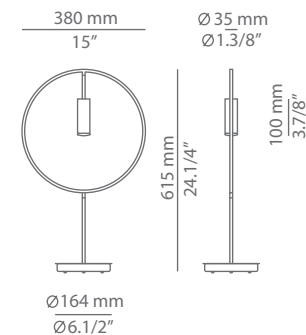

SPECIAL REQUIREMENTS

Custom finishes and versions

We offer custom plated or RAL finishes and shades.
Alternate lamping and sizes available for projects. Consult our offices.

Special instructions